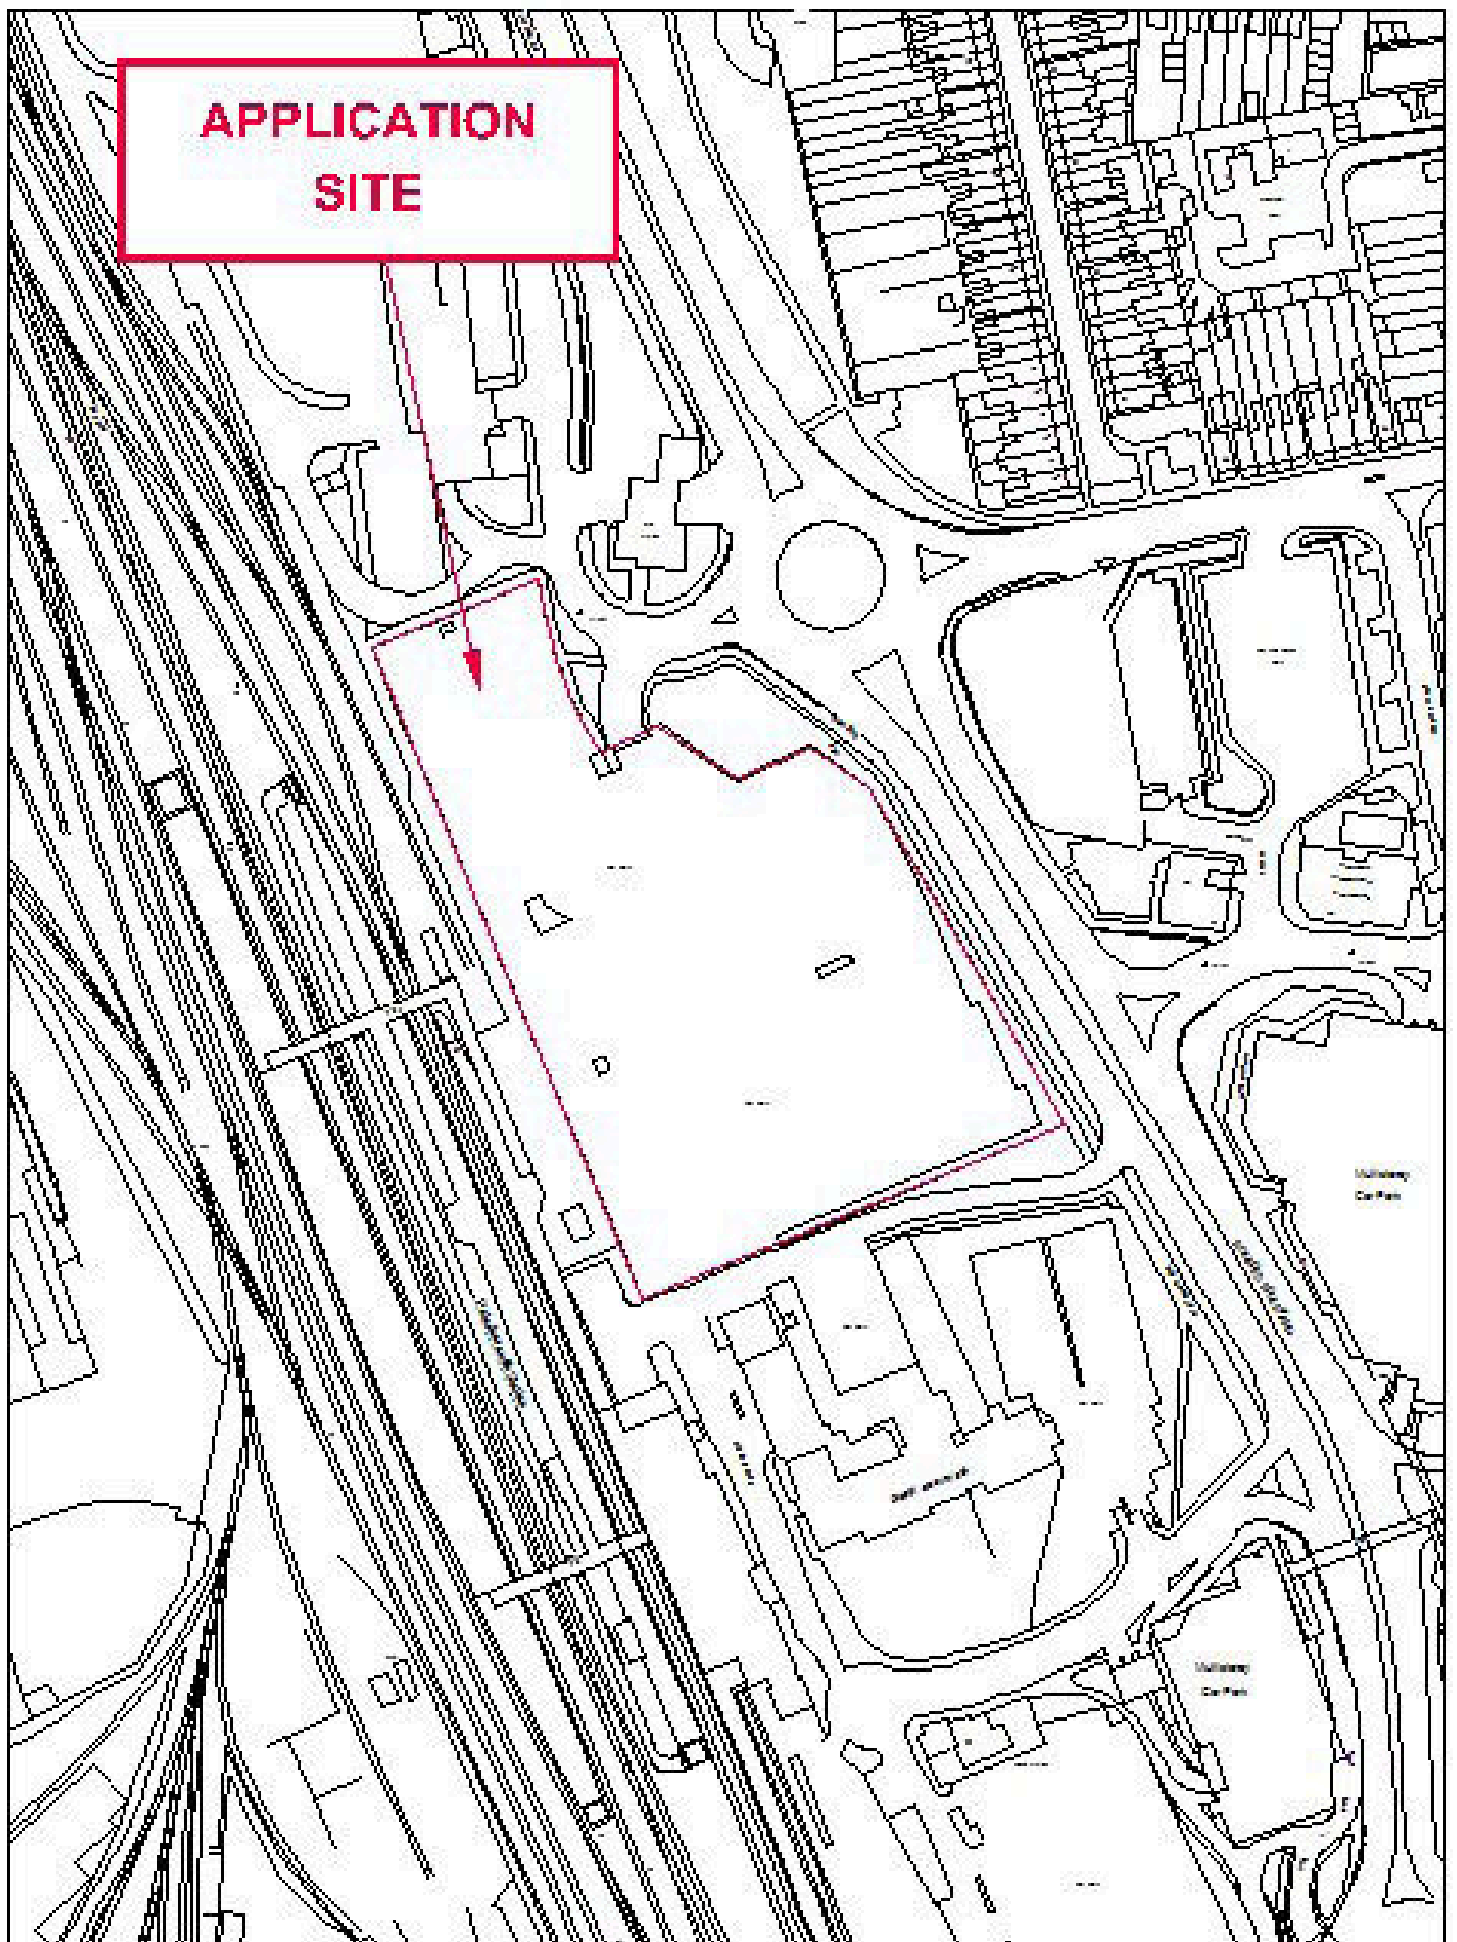

**APPLICATION
SITE**

LOCATION PLAN 10/01461/OUT

Former Royal Mail Sorting Office, Bourges Boulevard, Peterborough

Scale NTS Date 13/2/2012 Name AA Department Planning Services

© Crown copyright and database right 2012. Ordnance Survey 100004226.